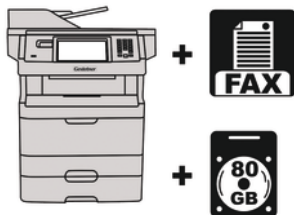

PRODUCTIVITY WITH A PLUS

Get off to a flying start with short warm-up and a fast first output of 6.5 seconds or less. Meet the tightest deadlines with high speed output at 38ppm per minute. An automatic document feeder speeds up input and enables rapid duplex copying and scanning of two-sided originals. Also a total paper supply capacity of 850 sheets, thanks to the optional tray, meets the needs of the busiest offices.

ONE COMPACT UNIT

With one compact machine doing the work of many, you save considerable office space. This slimline multifunctional enables easy placement, out of the way. Furthermore, as you don't need to buy up to three or four separate standalone machines, it significantly cuts your investment costs.

CHOOSE YOUR CONFIGURATION

The SP 4400S offers full print, copy and colour scan functions for highly effective general office use. Add fast and flexible PC faxing to these features with the 4-in-1 SP 4410SF. Or go the whole way with the SP 4420SF. It has 256 MB of RAM and an 80 GB hard disk as standard, for expanded functionality.